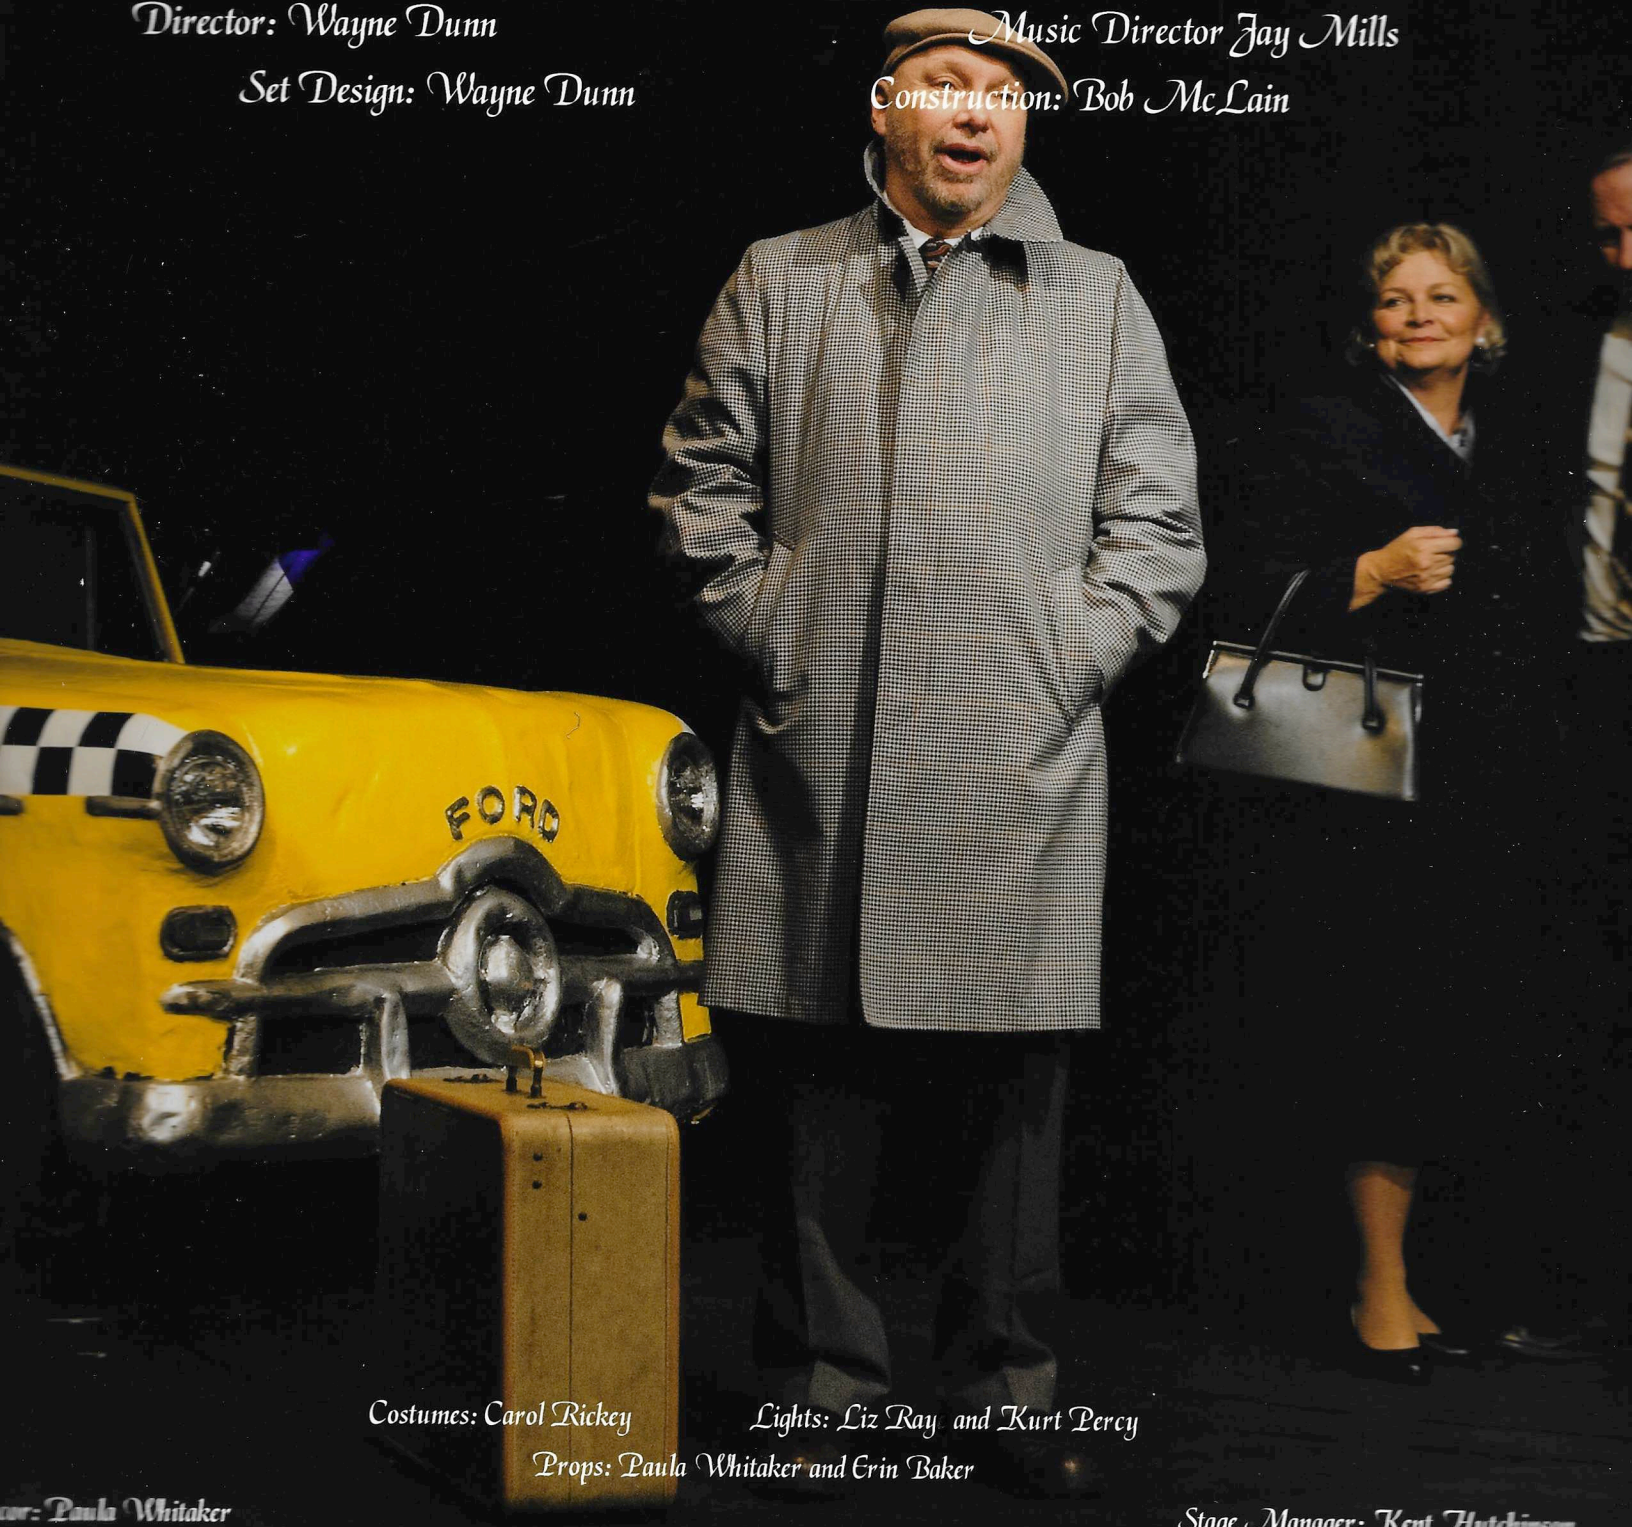

*Lebanon Theatre Co.
Presents
September 2011*

A Catered Affair

Producers: Georgia Dunn and Wayne Dunn

Director: Wayne Dunn

Music Director Jay Mills

Set Design: Wayne Dunn

Construction: Bob McLain

Costumes: Carol Rickey

Lights: Liz Ray and Kurt Percy

Props: Paula Whitaker and Erin Baker

Director: Paula Whitaker

Stage Manager: Kent Hutchinson

Sponsor: Henkle Scheuler Realtors